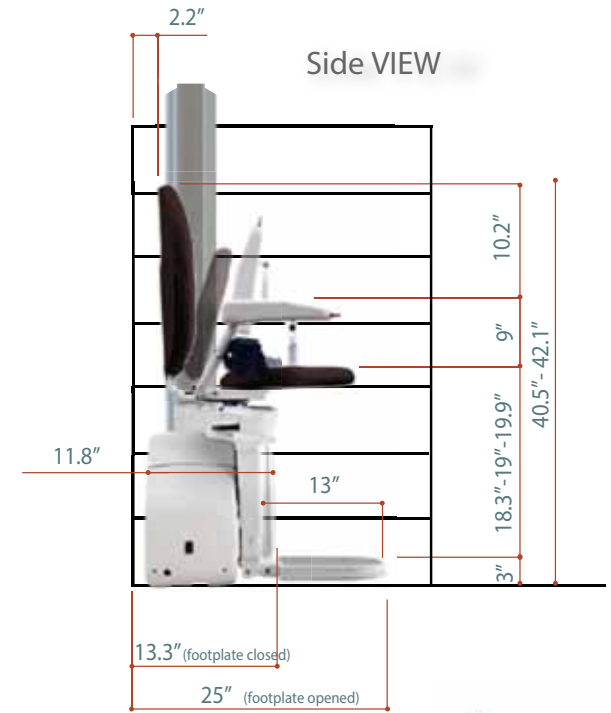

HORIZON,
the complete straight stairlift
from Platinum.

Technical specification

The AmeriGlide HORIZON Stair Lift

Detail 1
Arms and seat
adjustment.

Detail 2
Incline rail start position
and incline rail end
(swivelling position).