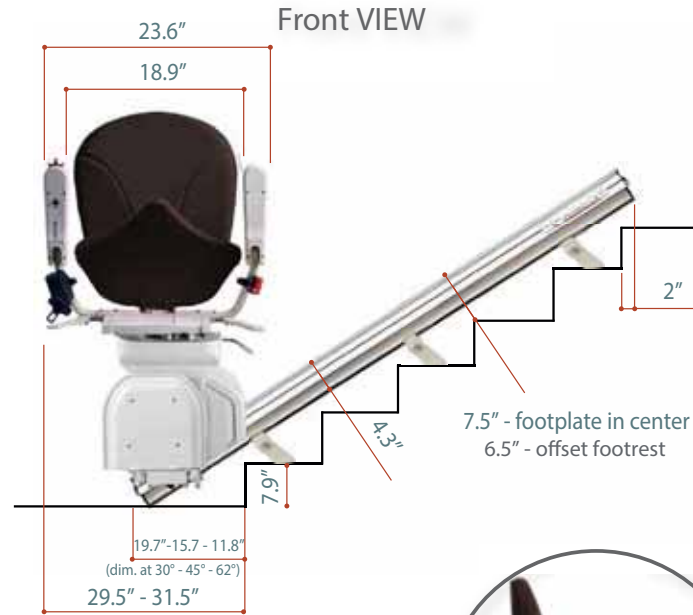

HORIZON,
the complete straight stairlift
from Platinum.

Technical specification

The AmeriGlide HORIZON Stair Lift

Detail 1
Arms and seat
adjustment.

Detail 2
Incline rail start position
and incline rail end
(swivelling position).