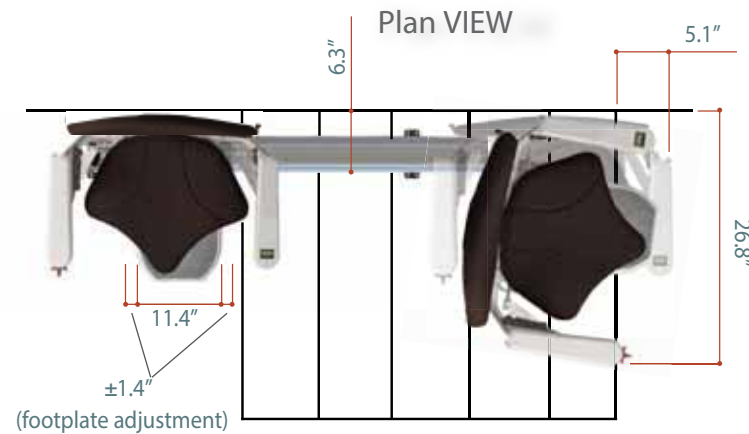

HORIZON,
the complete straight stairlift
from Platinum.

Technical specification

The AmeriGlide HORIZON Stair Lift

Detail 1
Arms and seat
adjustment.

Detail 2
Incline rail start position
and incline rail end
(swivelling position).