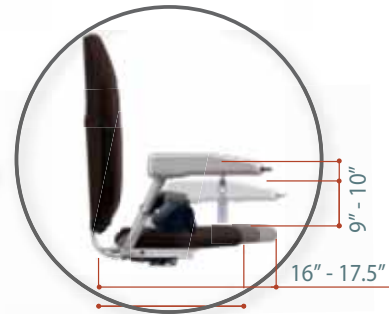

HORIZON,
the complete straight stairlift
from Platinum.

Technical specification

The AmeriGlide HORIZON Stair Lift

Detail 1
Arms and seat
adjustment.

Detail 2
Incline rail start position
and incline rail end
(swivelling position).