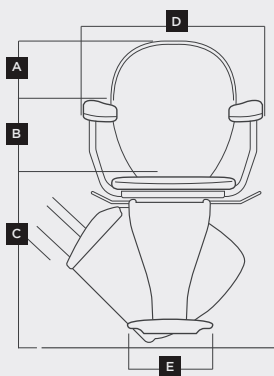

Technical Specs

Power Supply - 120v / 15a

Battery - 2x 21v

Maximum Weight Capacity - 275lbs

	mm	inch
A Overall Height (from floor)	1058	42
B Height of arms (from floor)	837	33
C Height of seat (from floor)	594	23
D Overall width	607	24
E Width of footrest	300	12
F Overall depth (from wall)	620	25
G Depth of seat (to backrest)	385	15
H Depth of footrest	270	11
I Overall Height (when folded)	1078	43
J Overall depth (when folded)	407	16

Manual Swivel Seat

Tilting the lever makes it easy and safe getting on and off the stair lift when it reaches the top of the stairs.

Smart Display

Simple, clean and clear digital display for easily understanding the status of the stair lift.