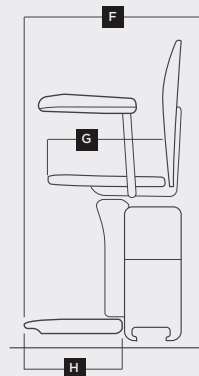

Technical Specs

Power Supply - 120v / 15a

Battery - 2x 21v

Maximum Weight Capacity - 275lbs

	mm	inch
A Overall Height (from floor)	1058	42
B Height of arms (from floor)	837	33
C Height of seat (from floor)	594	23
D Overall width	607	24
E Width of footrest	300	12
F Overall depth (from wall)	620	25
G Depth of seat (to backrest)	385	15
H Depth of footrest	270	11
I Overall Height (when folded)	1078	43
J Overall depth (when folded)	407	16