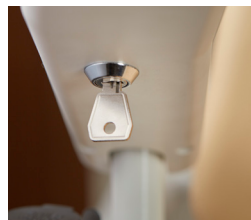

Standard Features

The Cardinal Indoor straight stair lift include the following as standard.

Retractable Seatbelt

It's adjustable and easy to use, just like a car seatbelt. This gives you the best comfort and safety possible when riding the stair lift.

Comfort and Control

The soft start/stop function is enhanced by the complete comfort of the padded seat, backrest and ergonomic controls to create a smooth ride.

Remote Controlled

For convenience, two remote controls are supplied. The stair lift can be called up the staircase when not in use by the remote control.

Manual Swivel Seat

Tilting the lever makes it easy and safe getting on and off the stair lift when it reaches the top of the stairs.

Smart Display

Simple, clean and clear digital display for easily understanding the status of the stair lift.