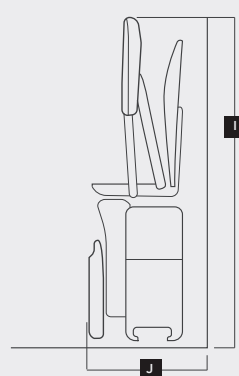

Technical Specs

Power Supply - 120v / 15a

Battery - 2x 21v

Maximum Weight Capacity - 275lbs

	mm	inch
A Overall Height (from floor)	1058	42
B Height of arms (from floor)	837	33
C Height of seat (from floor)	594	23
D Overall width	607	24
E Width of footrest	300	12
F Overall depth (from wall)	620	25
G Depth of seat (to backrest)	385	15
H Depth of footrest	270	11
I Overall Height (when folded)	1078	43
J Overall depth (when folded)	407	16

Manual Swivel Seat

Tilting the lever makes it easy and safe getting on and off the stair lift when it reaches the top of the stairs.

Smart Display

Simple, clean and clear digital display for easily understanding the status of the stair lift.